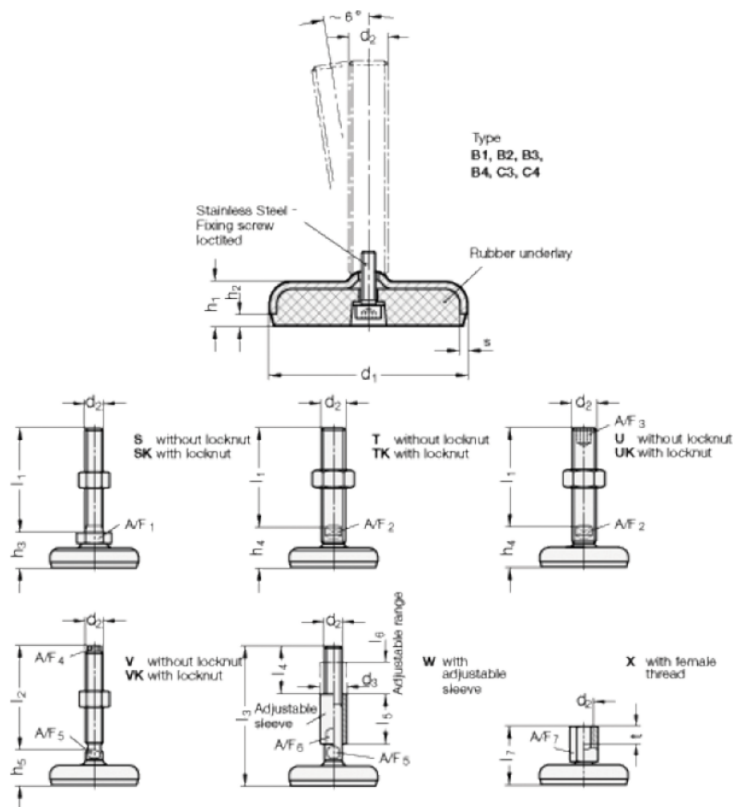

Article number: 2031100M842C3X

Description:

GN 31-100-M8-42-C3-X

Note:

X With female thread, External hexagon

Measures

| | |
|-----------|-------|
| A/F7 | = 14 |
| d1 | = 100 |
| d2 | = 8 |
| h1 | = 20 |
| h2 | = 6 |
| l7 +4.0/0 | = 42 |
| s | = 3 |
| t | = 8 |